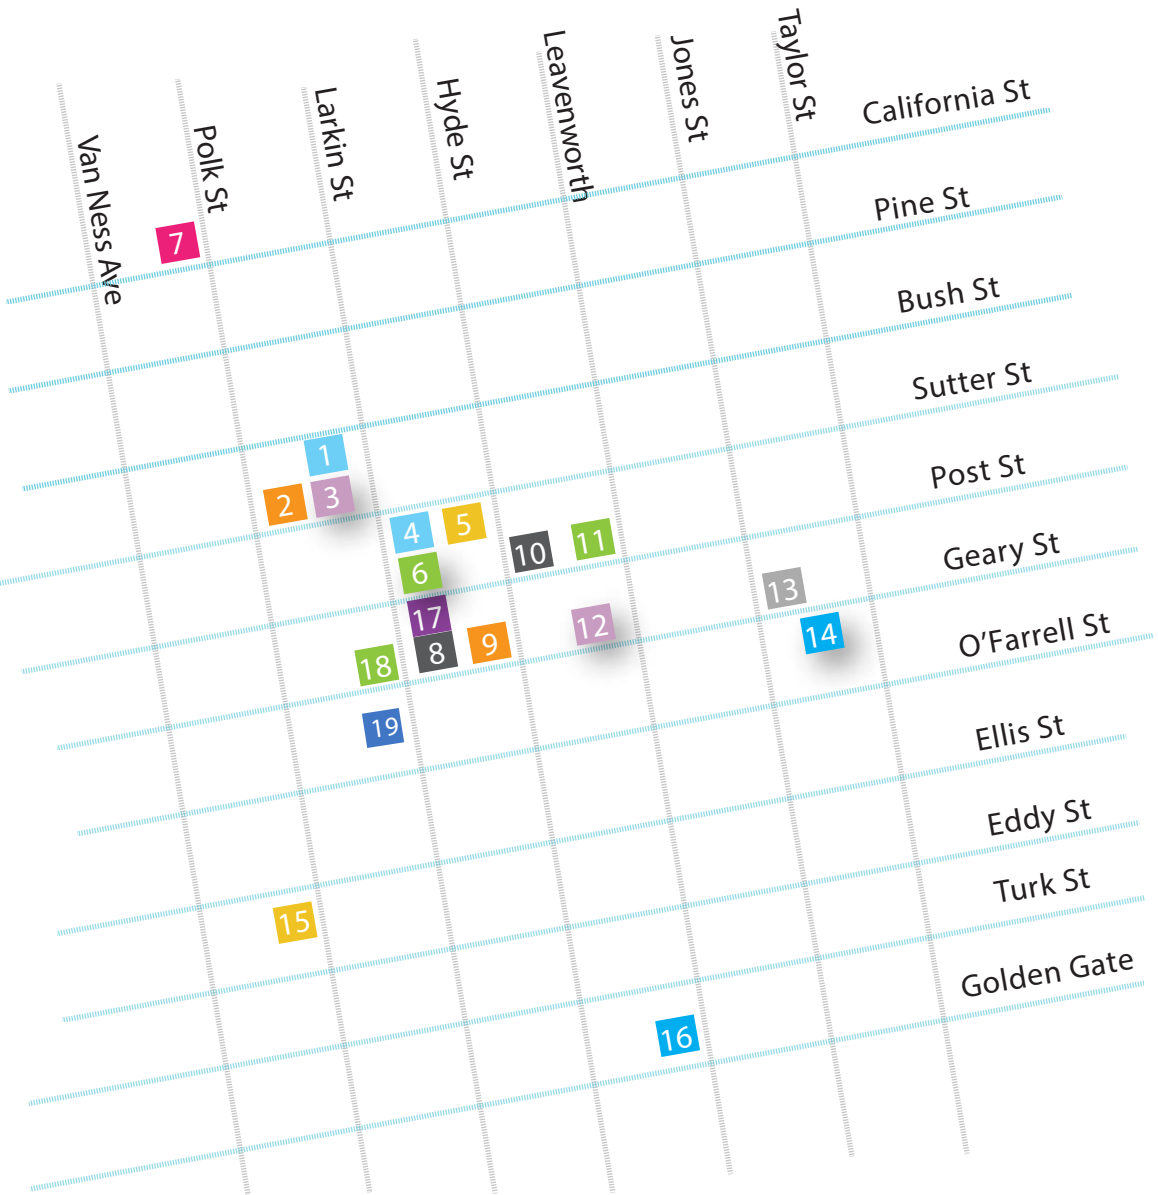

Lower Polk // TL Art Walk

First Thursdays 6pm-9/10pm

- 1 Alliance Francaise
1345 Bush St.
- 2 Sips n Sews
1144 Sutter St.
- 3 Art Primo SF Gallery
1124 Sutter St.
- 4 Gauntlet Gallery
1040 Larkin St.
- 5 SMAart Gallery & Studio
1045 Sutter St.
- 6 ATAK SF
1038 Larkin St.
- 7 Phatheads Gallery
1519 Polk St
- 8 White Walls Gallery
886 Geary St.
- 9 Book & Job Gallery
838 Geary St.
- 10 Stuart Gilchrist
864 Post St.
- 11 Cafe Royale
800 Post St.
- 12 Look Gallery
720 Geary St.
- 13 Ramon's Tailor
628 Jones St.
- 14 Public Barber Salon
571 Geary St.
- 15 Aspect
731 Polk St.
- 16 Smash
210 Golden Gate Ave.
- 17 the Ioin
914 Larkin St.
- 18 Everyday
936 Geary St.
- 19 Fleet Wood SF
839 Larkin Street

The Lower Polk Art Walk makes 18+ galleries available late night to the public every First Thursday.

Each location is either a traditional gallery or a retail space with room dedicated to fine art.

For more information and a current map please visit www.lowerpolkartwalk.com