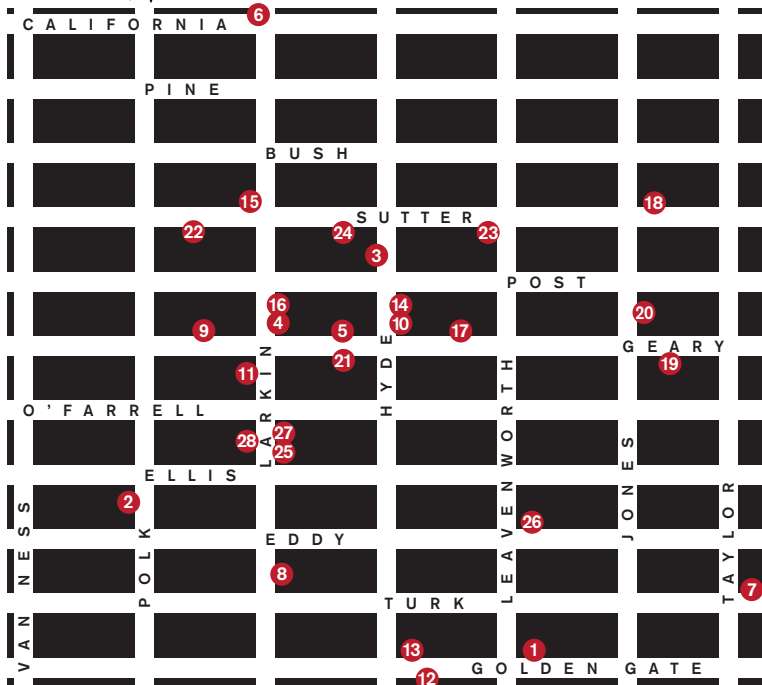

SF FIRST THURSDAY ART WALK

EVERY FIRST THURSDAY // 6-10PM // IN SF'S LOWER POLK & TL NEIGHBORHOODS

- 1 826 VALENCIA
- 2 ASPECT
- 3 BILLIE MARIE
- 4 BOB MIZER FOUNDATION
- 5 BOOK & JOB
- 6 CONTRABAND COFFEE ROASTERS
- 7 COUNTER PULSE
- 8 EMPEROR NORTON'S BOOZELAND
- 9 EVERYDAY
- 10 FAMILY ROOM
- 11 FLEET WOOD
- 12 GEORGE & LENNIE
- 13 GET HIGH ON MOUNTAINS
- 14 HANDSOME OXFORD
- 15 IS FINE ART
- 16 THE LOIN
- 17 LOOK GALLERY
- 18 OPEN STUDIO
- 19 PUBLIC BARBER
- 20 RAMON'S TAILOR
- 21 SHHH...SECRET SHOP
- 22 SIPS 'N SEWS
- 23 SLOWBENDER GALLERY
- 24 SMAART GALLERY
- 25 STRAND SALON & BARBER
- 26 TENDERLOIN MUSEUM
- 27 TILTED BRIM
- 28 VACATION

ESAN CLASSIC
739 Larkin St

HOUSE OF THAI
901 Larkin St

IRVING PIZZA
928 Geary St

KASA INDIAN EATERY
1356 Polk St

● KUMA SUSHI + SAKE
1040 Polk St

LEERS ROS
730 Larkin St

● LOS HERMANOS
868 Geary St

MUSTAFIO'S PIZZA
1116 Polk St

OLIVO'S SALVADORIAN
1017 Larkin St

● PAPI'S MEXICAN
846 Geary St

RUSTY'S SOUTHERN
750 Ellis St

SAI JAI THAI
771 O'Farrell St

SARATOGA
1000 Larkin St

SHALIMAR
1409 Polk St

TOMMY'S JOYNT
1101 Geary St

BARS

R BAR
1176 Sutter St

● THE ROYALE
800 Post St

● RUSTED MULE
1217 Sutter St

● UPCIDER
1160 Polk St, Floor 2

WHITECHAPEL
600 Polk St

CAFES

● CONTRABAND COFFEE
1415 Larkin St

● CUP-A-JOE COFFEE HOUSE
896 Sutter St