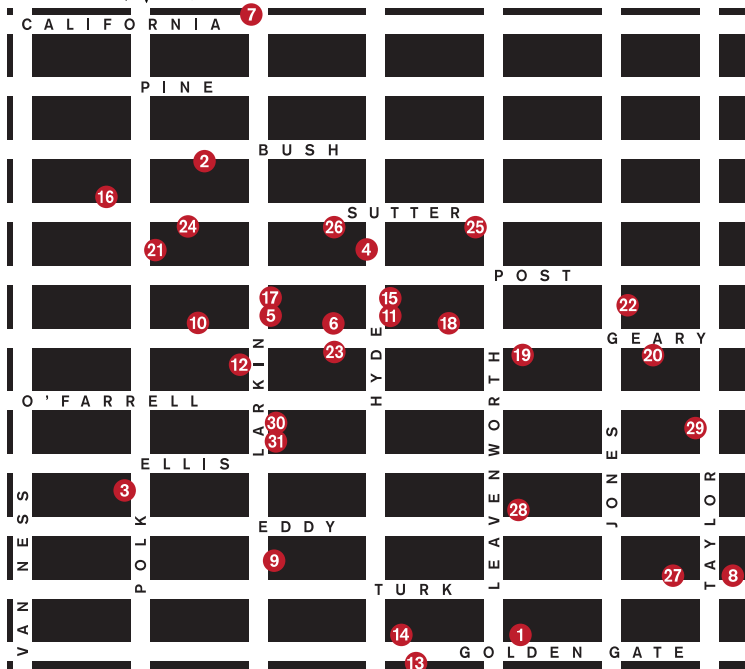

# SF FIRST THURSDAY ART WALK

EVERY FIRST THURSDAY // 6-10PM // IN SF'S LOWER POLK & TL NEIGHBORHOODS

- 1 826 VALENCIA-TL ANNEX
- 2 ALLIANCE FRANÇAISE
- 3 ASPECT FRAMING
- 4 BILLIE MARIE GOODS
- 5 BOB MIZER FOUNDATION
- 6 BOOK & JOB
- 7 CONTRABAND COFFEE
- 8 COUNTER PULSE
- 9 BOOZELAND
- 10 EVERYDAY
- 11 FAMILY ROOM
- 12 FLEET WOOD
- 13 GEORGE & LENNIE
- 14 GET HIGH ON MOUNTAINS
- 15 HANDSOME OXFORD
- 16 HUNGERART GALLERY
- 17 THE LOIN
- 18 LOOK GALLERY
- 19 LOW KEY SKATE SHOP
- 20 PUBLIC BARBER
- 21 QUETZAL
- 22 RAMON'S TAILOR
- 23 SHHH...SECRET SHOP
- 24 SIPS 'N SEWS
- 25 SLOWBENDER GALLERY
- 26 SMAART GALLERY
- 27 SYZGY ACADEMY
- 28 TENDERLOIN MUSEUM
- 29 TILDEN HOTEL
- 30 TILTED BRIM
- 31 VACATION

[sffirstthursday.com](http://sffirstthursday.com)

[@sffirstthursday](https://www.instagram.com/sffirstthursday)

ALSO EXPLORE RESTAURANTS, CAFES, AND BARS PARTICIPATING IN SF FIRST THURSDAY ART WALK →